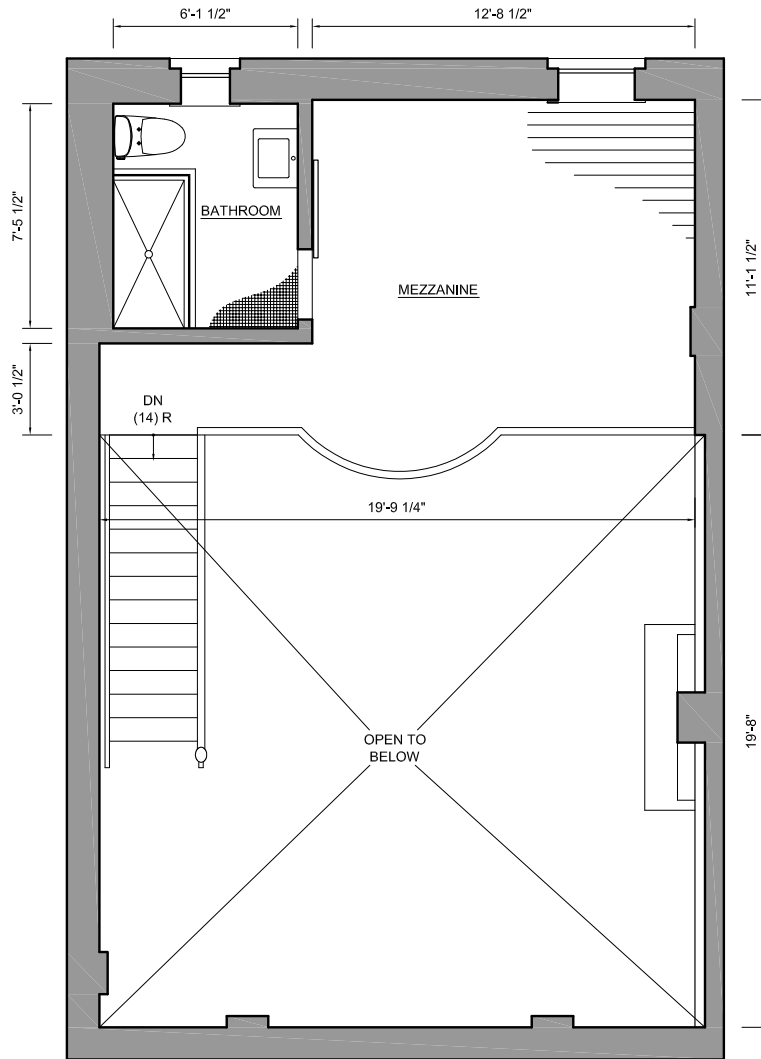

PARLOR FLOOR PLAN

SCALE 1/4" = 1'-0"

5.10.2017
 112 WAVERLY PLACE
 CARRIAGE HOUSE
 JOB NO. 1706

ALTA INDELMAN, ARCHITECT
 451 BROOME STREET, SUITE 2E
 NEW YORK, NY 10013
 TEL. (212) 219 - 1774 FAX. (212) 219 - 0084
 E-MAIL : aindelmanaia@earthlink.net

MEZZANINE PLAN

SCALE 1/4" = 1'-0"

GARDEN LEVEL PLAN

SCALE 1/4" = 1'-0"