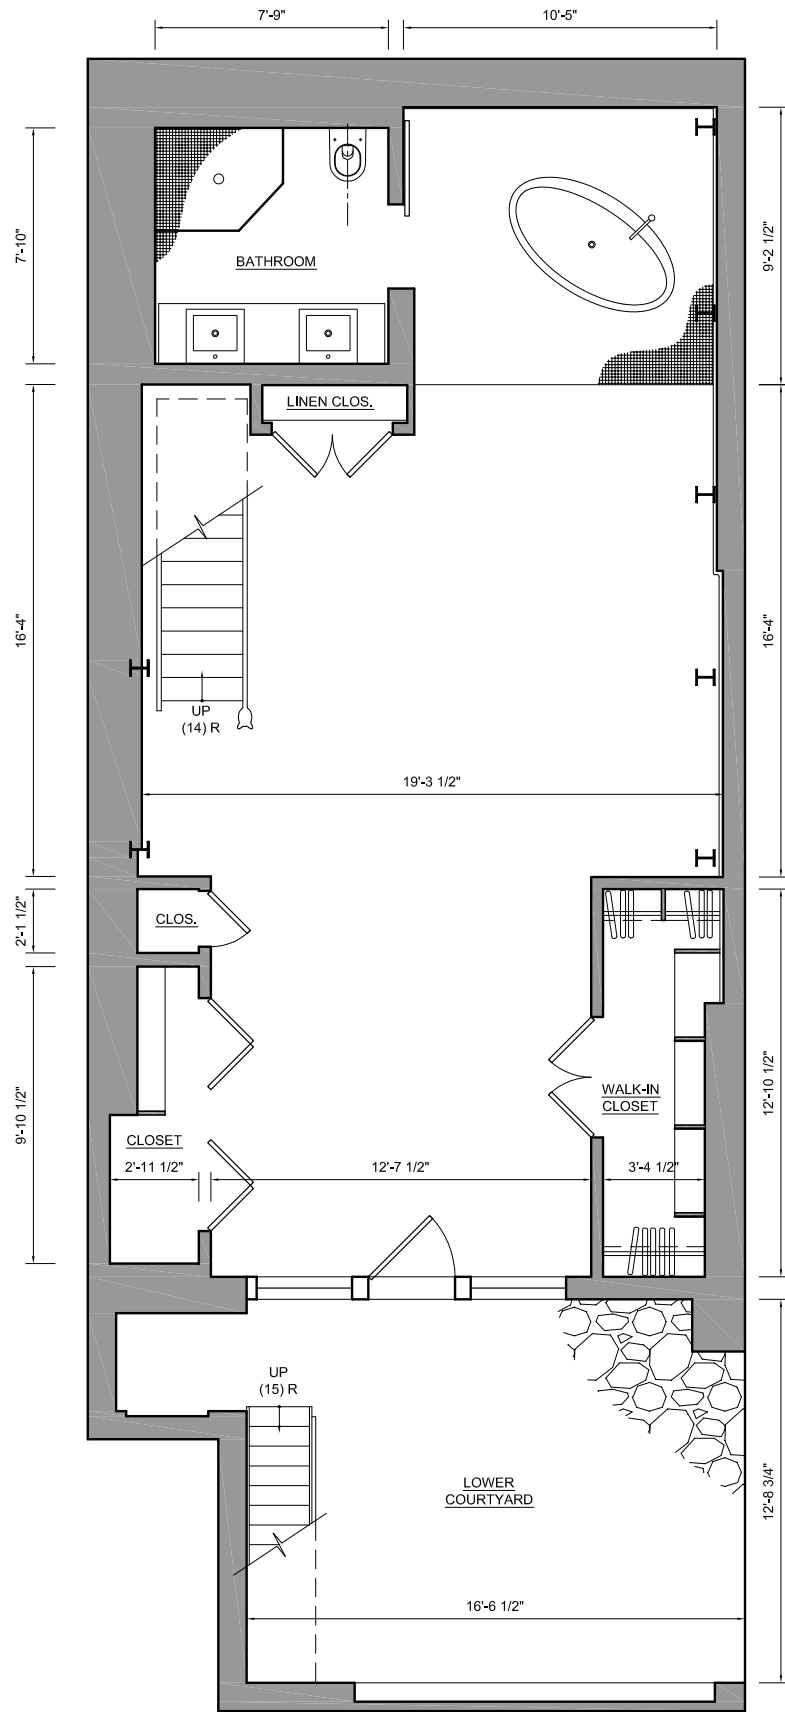

PARLOR FLOOR PLAN

SCALE 1/4" = 1'-0"

5.10.2017
 112 WAVERLY PLACE
 CARRIAGE HOUSE
 JOB NO. 1706

ALTA INDELMAN, ARCHITECT
 451 BROOME STREET, SUITE 2E
 NEW YORK, NY 10013
 TEL. (212) 219 - 1774 FAX. (212) 219 - 0084
 E-MAIL : aindelmanaia@earthlink.net

MEZZANINE PLAN

SCALE 1/4" = 1'-0"

GARDEN LEVEL PLAN

SCALE 1/4" = 1'-0"