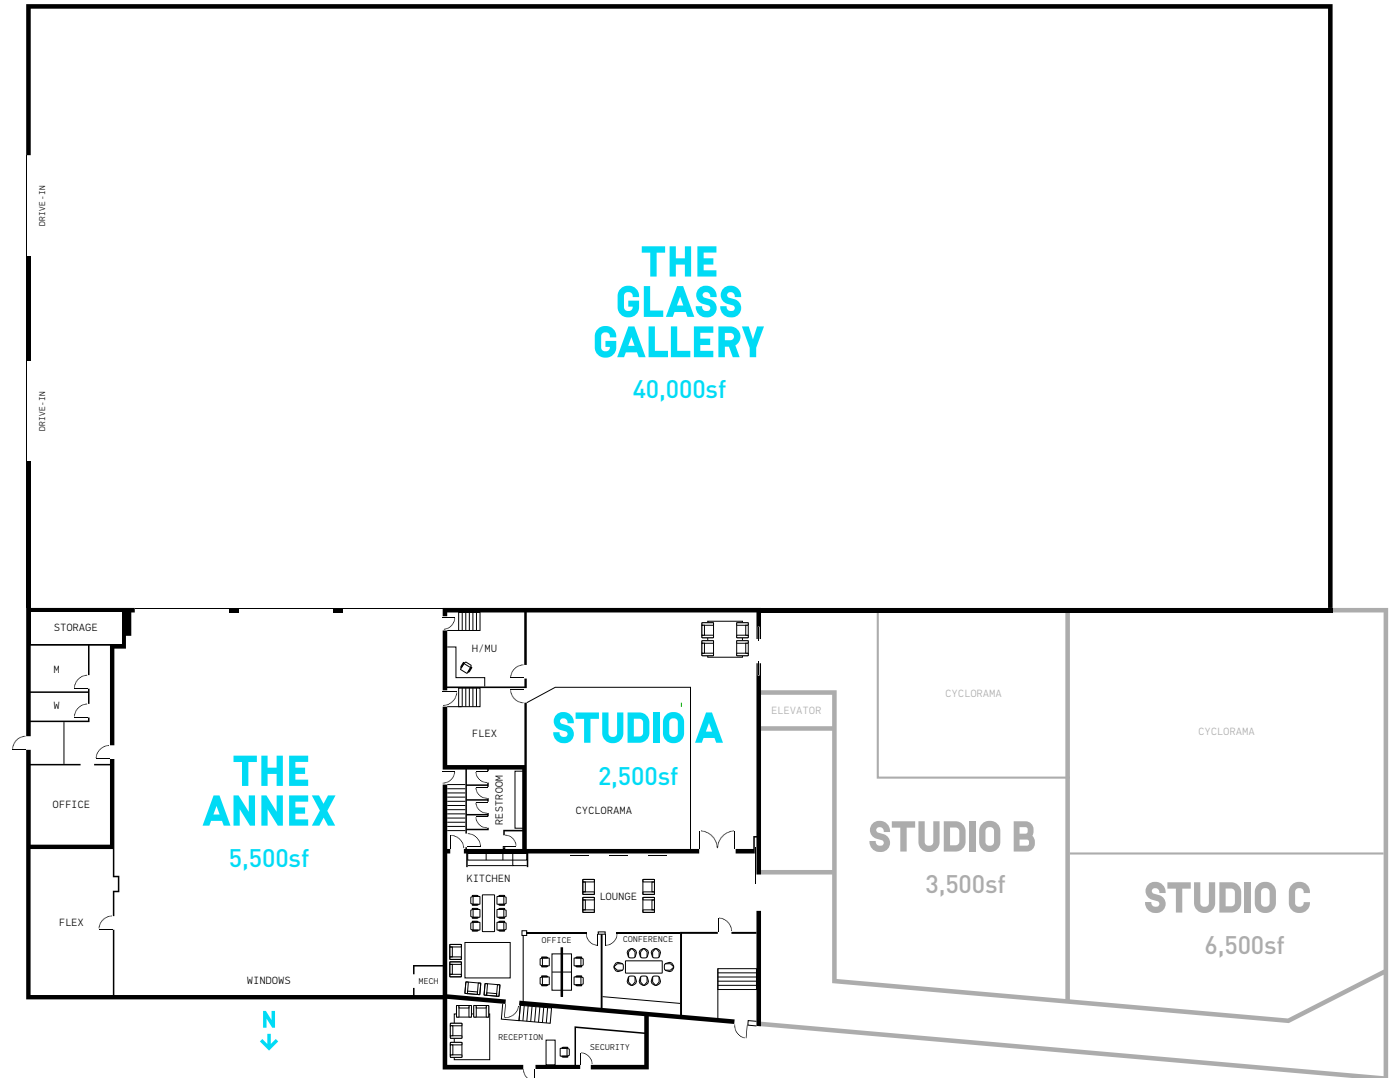

MORE THAN A STUDIO

FEATURING

- 50,000sf Production Campus
- Ground Floor, Drive-In Stages
- Full In-House Equipment Rental Department
- Location Equipment Rental & Vehicles
- Café & Coffee Bar
- Production Offices & Flex Spaces
- Private Makeup, Hair, Dressing & Green Rooms
- Private Production Offices
- Hi-speed WiFi
- Enclosed Parking & Loading
- 24/7 Security