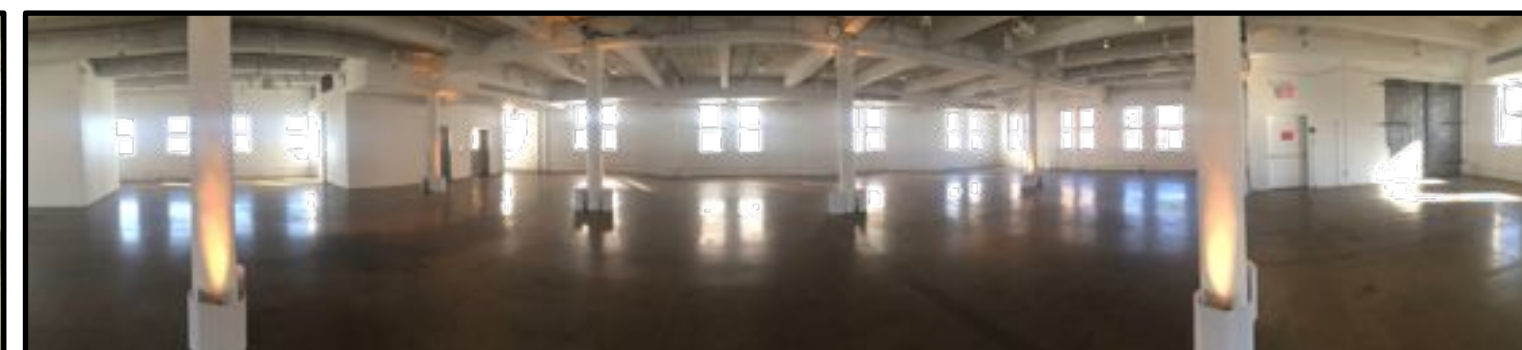

HUDSON
MERCANTILE

HUDSON
MERCANTILE

**HUDSON
MERCANTILE**
500 West 36th Street, New York, NY 10018 (212 776 4065)

Gallery
Scale: 1/4" = 1'-00"
when printed Arch D size.

HUDSON
MERCANTILE

HUDSON
MERCANTILE

**HUDSON
MERCANTILE**
500 West 36th Street, New York, NY 10018 (212 776 4065)