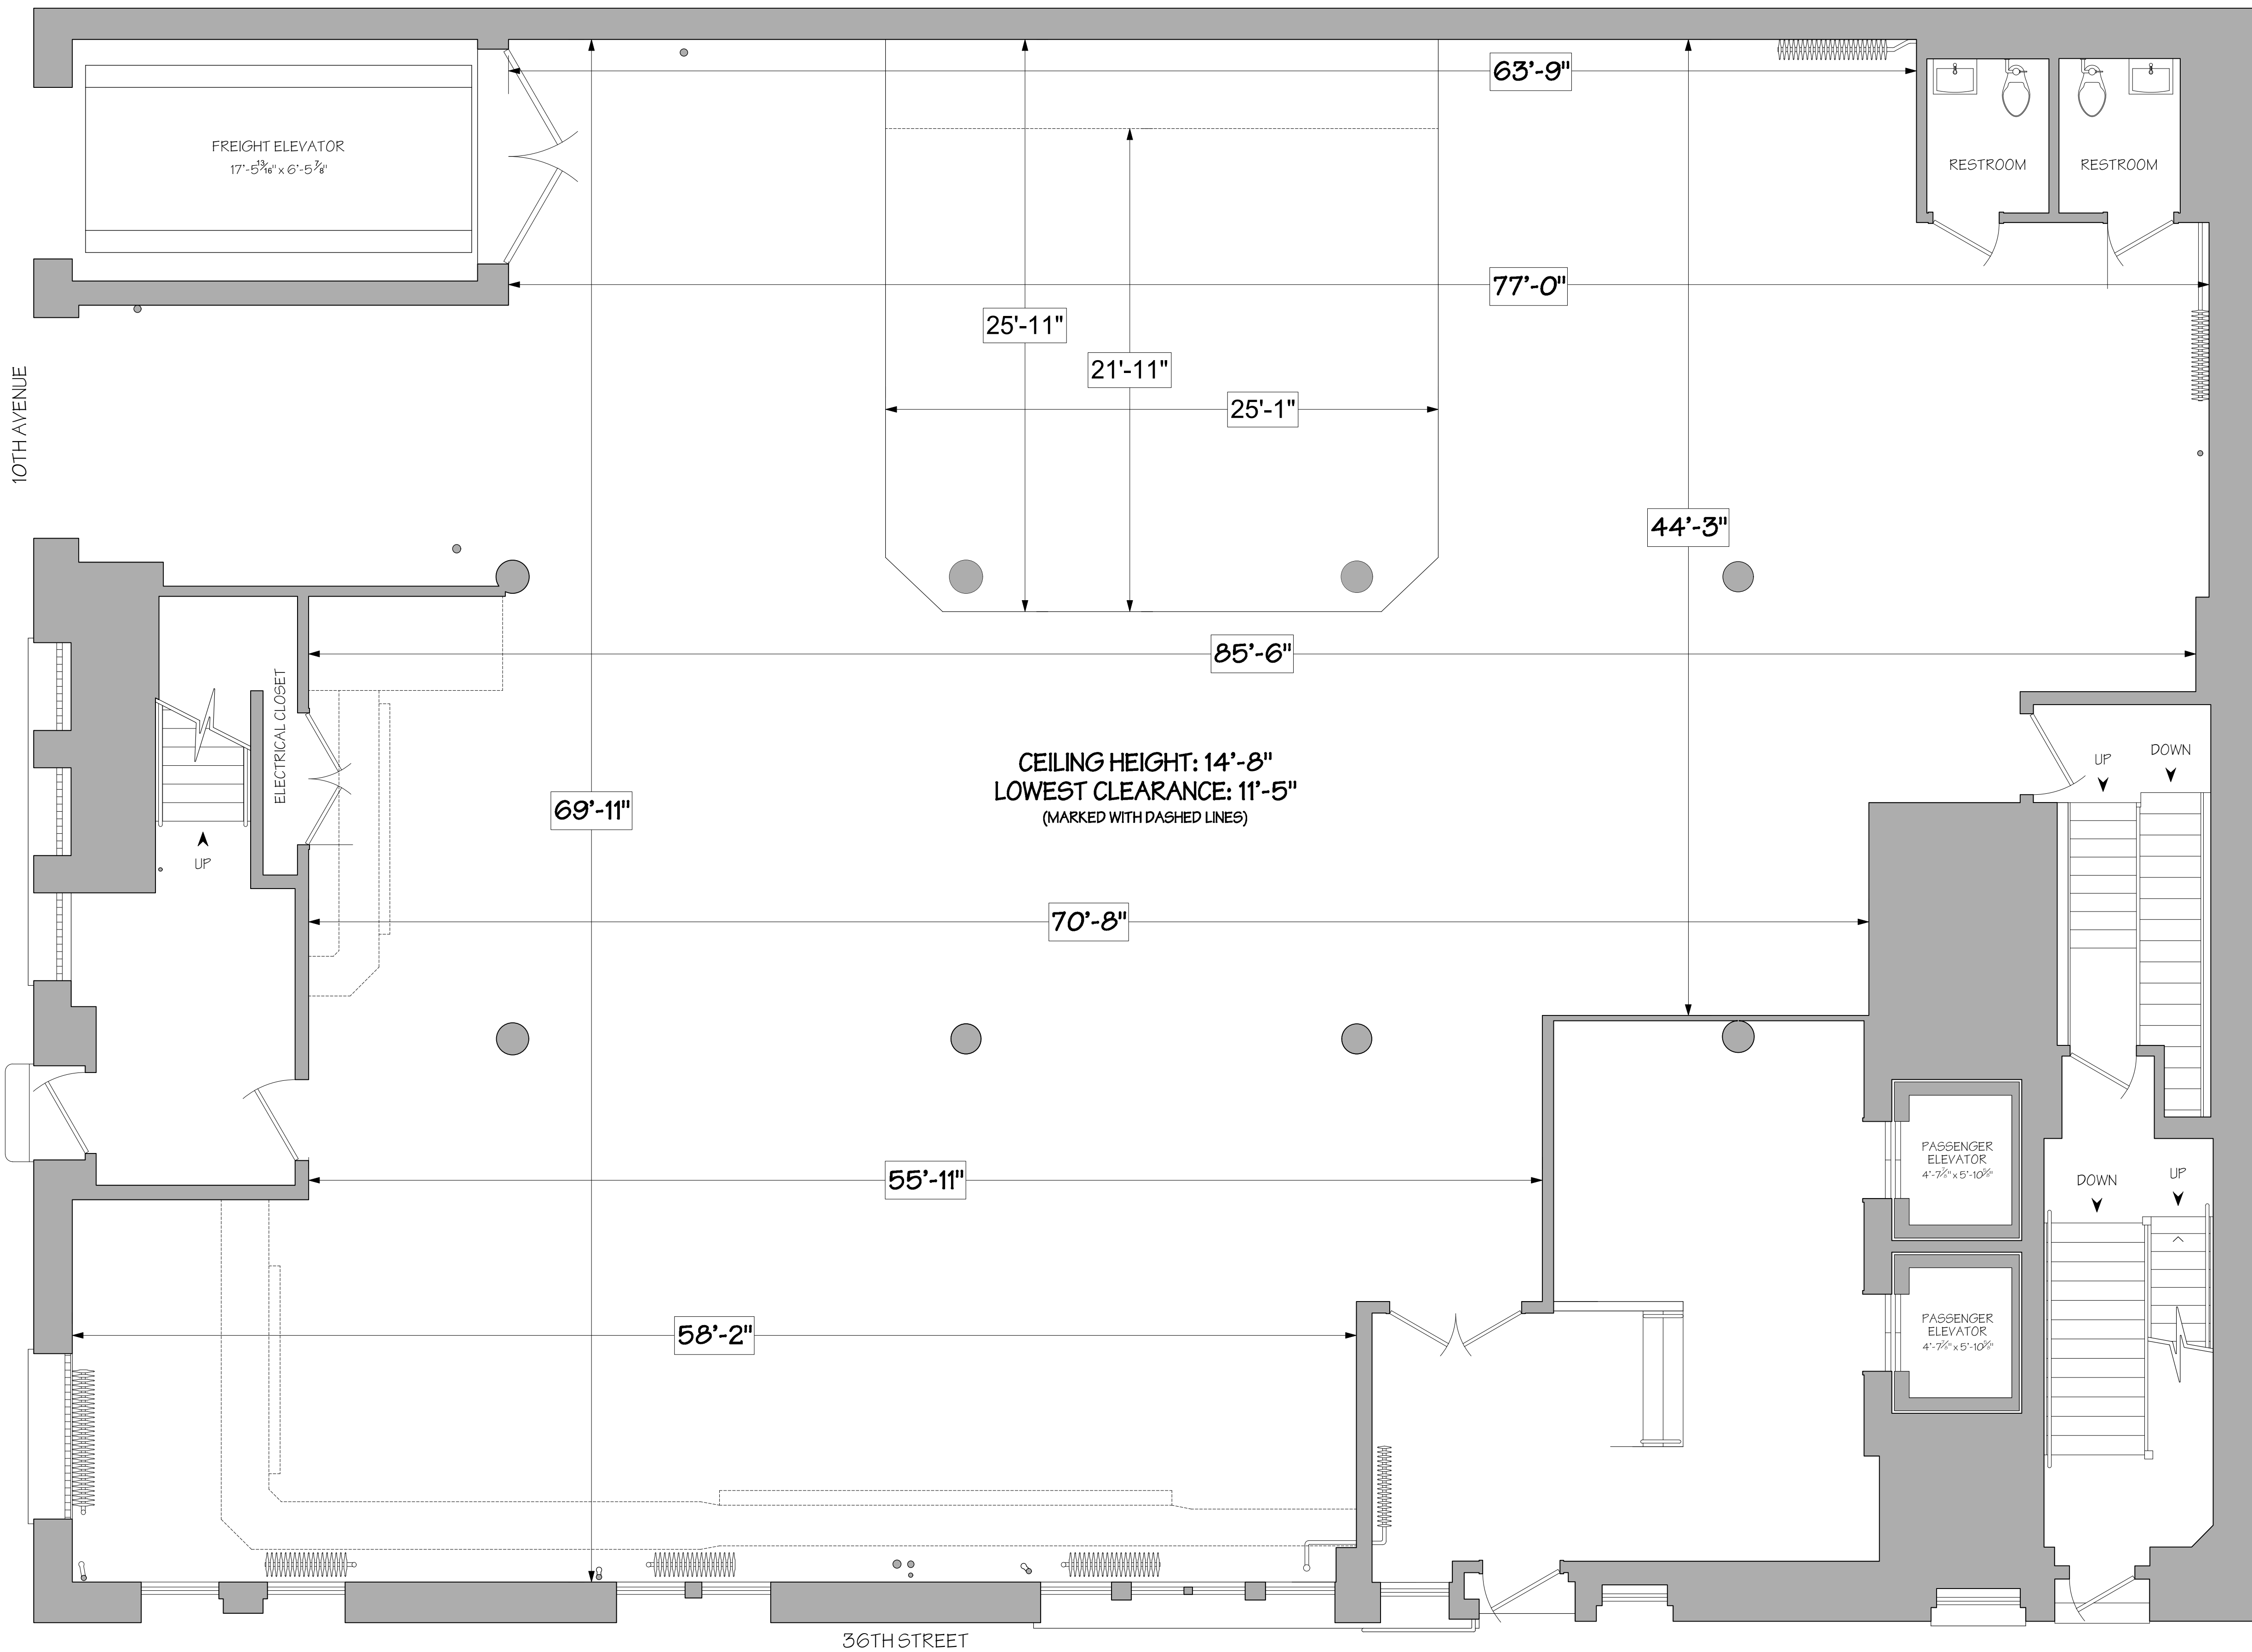

HUDSON
MERCANTILE

HUDSON
MERCANTILE

**HUDSON
MERCANTILE**
500 West 36th Street, New York, NY 10018 (212 776 4065)

Gallery
Scale: 1/4" = 1'-00"
when printed Arch D size.

HUDSON
MERCANTILE

HUDSON
MERCANTILE

**HUDSON
MERCANTILE**
500 West 36th Street, New York, NY 10018 (212 776 4065)

Studio
Scale: 1/4" = 1'-00"
when printed Arch D size.