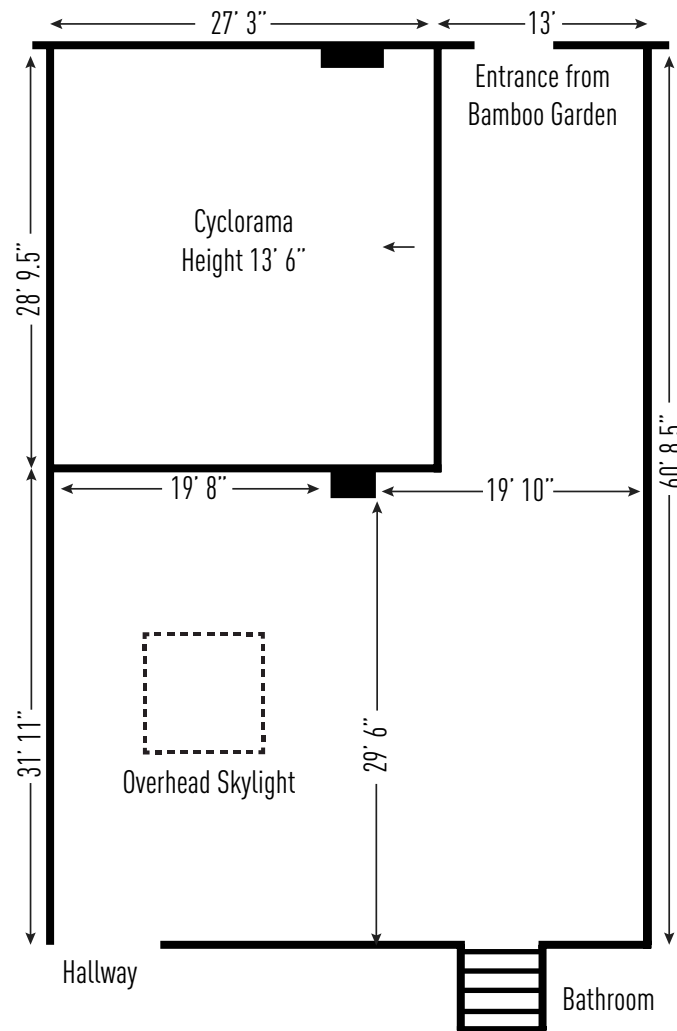

## STUDIO 1

Over 2500 SqFt.  
 14ft Ceilings  
 Cyc: 28'W x 26'D x 14'H  
 Concrete Floors  
 1 Skylight + Windows (Blackout Capable)  
 Bamboo Garden  
 WIFI  
 Stereo System

4 Rolling Racks + 75 Hangers  
 1 Steamer  
 1 Iron + Ironing Board  
 2 Hair & Makeup Stations + Chairs  
 1 iMAC 24in Computer  
 1 Dining Table with 8 Chairs  
 1 Full Length Mirror

## STUDIO 1

## STUDIO 2

Over 2500 SqFt.  
 14ft Ceilings  
 Cyc: 27'W x 26'D x 14'H  
 Concrete Floors  
 1 Skylight + Windows (Blackout Capable)  
 Drive In Capable  
 Bamboo Garden  
 1 Private Restroom

Wi-Fi  
 Stereo System  
 4 Rolling Racks + 75 Hangers  
 1 Steamer  
 1 Iron + Ironing Board  
 2 Hair & Makeup Stations + Barber Chairs  
 1 iMAC 24in Computer  
 1 Mini Fridge