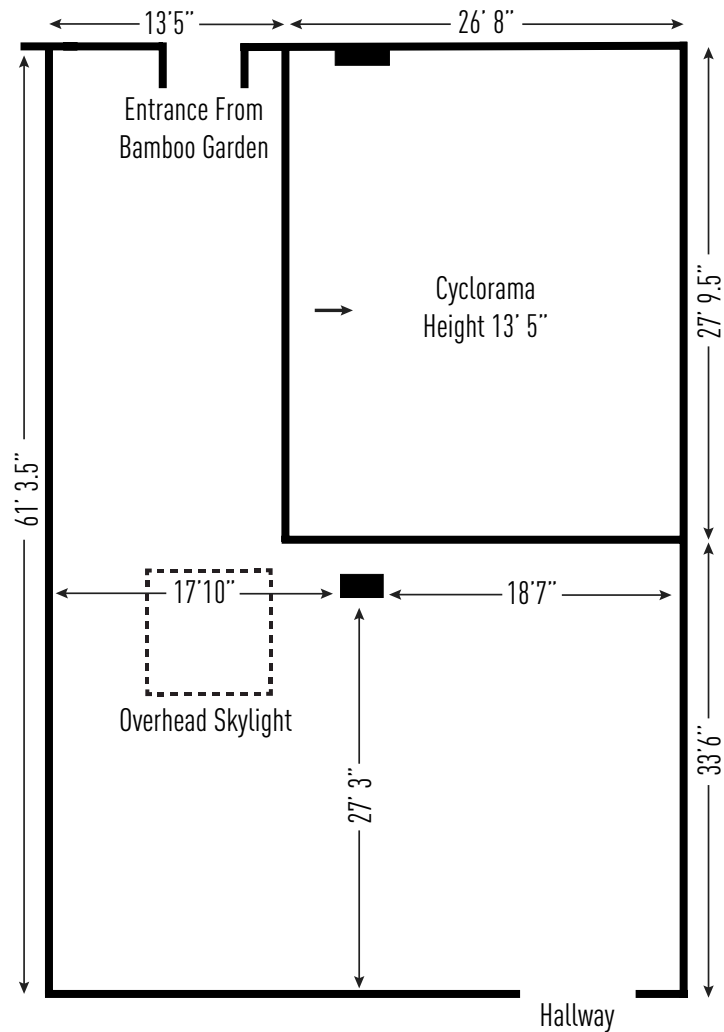

# ROOT<sub>BKN</sub>

## STUDIO 1

Over 2500 SqFt.  
 14ft Ceilings  
 Cyc: 28'W x 26'D x 14'H  
 Concrete Floors  
 1 Skylight + Windows (Blackout Capable)  
 Bamboo Garden  
 WIFI  
 Stereo System

4 Rolling Racks + 75 Hangers  
 1 Steamer  
 1 Iron + Ironing Board  
 2 Hair & Makeup Stations + Chairs  
 1 iMAC 24in Computer  
 1 Dining Table with 8 Chairs  
 1 Full Length Mirror