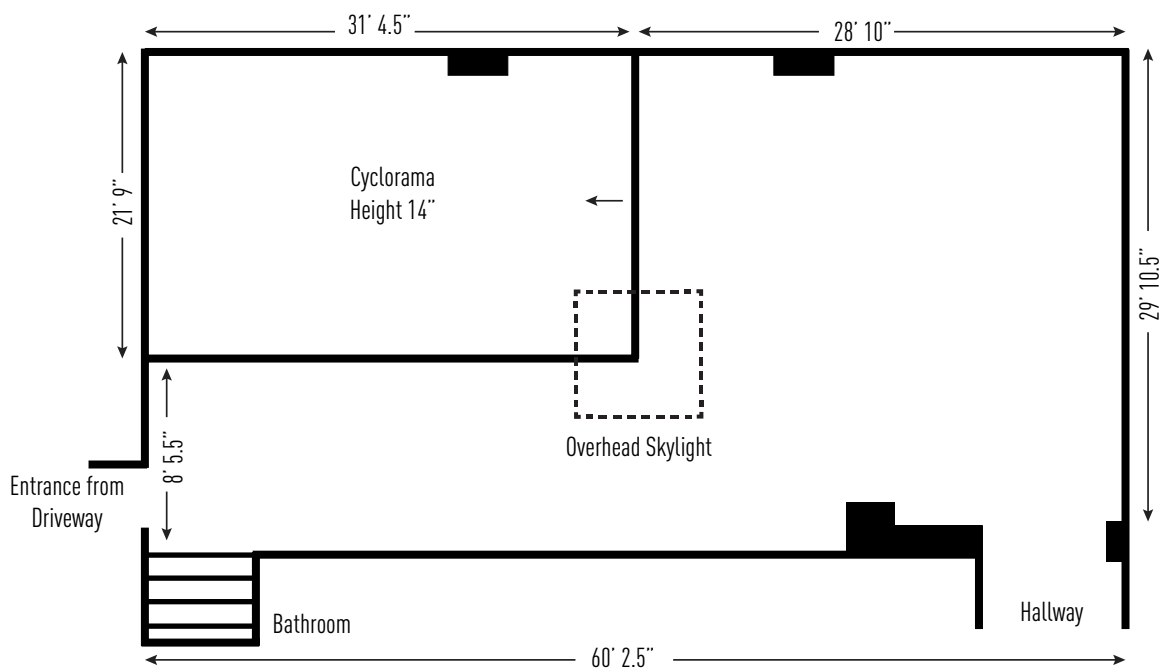

ROOT_{BKN}

STUDIO 3

Over 2000 SqFt.
14ft Ceilings
Cyc: 22'W x 31'D x 14'H
Concrete Floors
1 Skylight + Windows (Blackout Capable)
Additional Private Entrance / Driveway Area
1 Private Restroom

Wi-Fi
Stereo System
4 Rolling Racks + 75 Hangers
1 Steamer
1 Iron + Ironing Board
2 Hair & Makeup Stations + Barber Chairs
1 iMAC 24in Computer

1 Sofa
1 Coffee Table
1 Catering Table
1 Full Length Mirror
1 Tall Dining Table with 6 Stools
2 Aluminum Folding Tables
1 Desk Chair