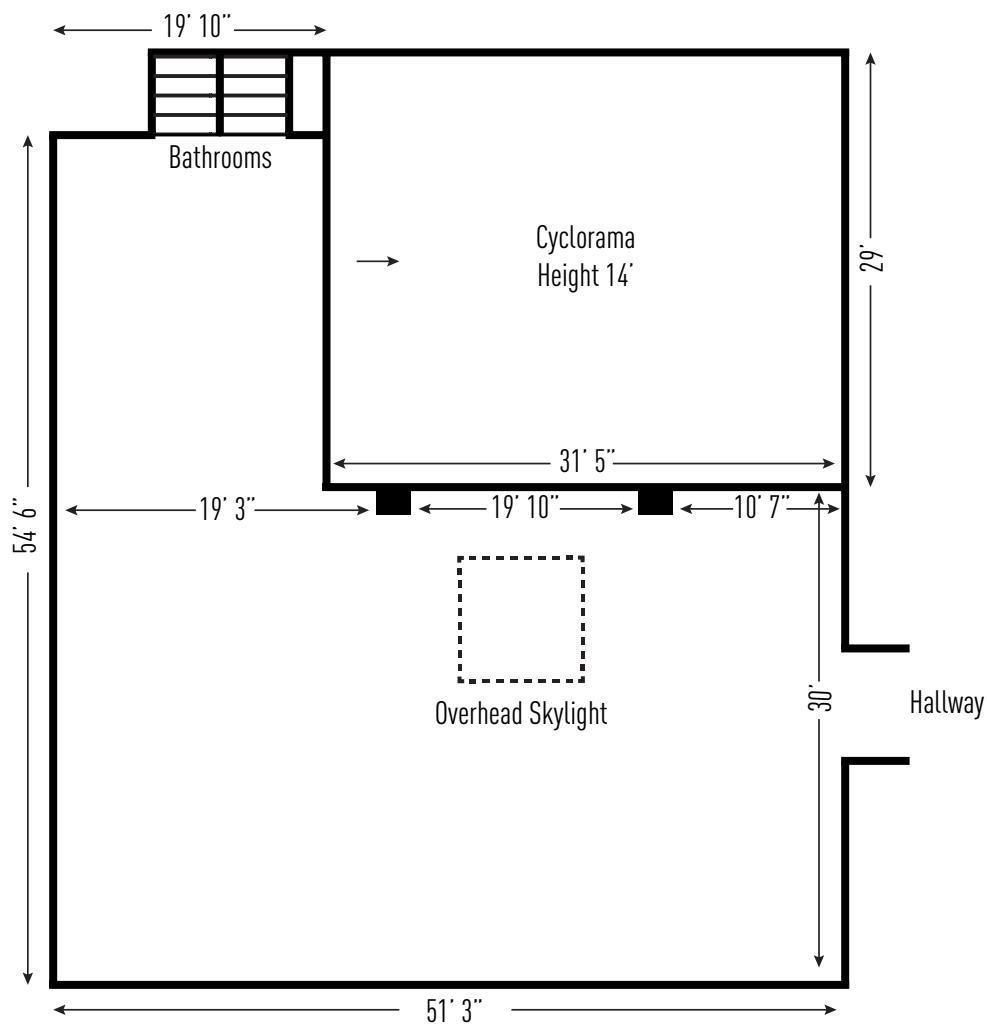

ROOT_{BKN}

STUDIO 4

Over 3500 SqFt.
14ft Ceilings
Cyc: 30'W x 32'D x 14'H
Concrete Floors
1 Skylight + Windows (Blackout Capable)
Drive In Capable
2 Private Restrooms

Wi-Fi
Stereo System
5 Rolling Racks + 75 Hangers
1 Steamer
1 Iron + Ironing Board
2 Hair & Makeup Stations + Barber Chairs
1 iMAC 24in Computer
1 Mini Fridge

2 Sofas
1 Coffee Table
1 Catering Table
1 Full Length Mirror
1 Dining Table with 10 Chairs
2 Aluminum Folding Tables
1 Desk Chair